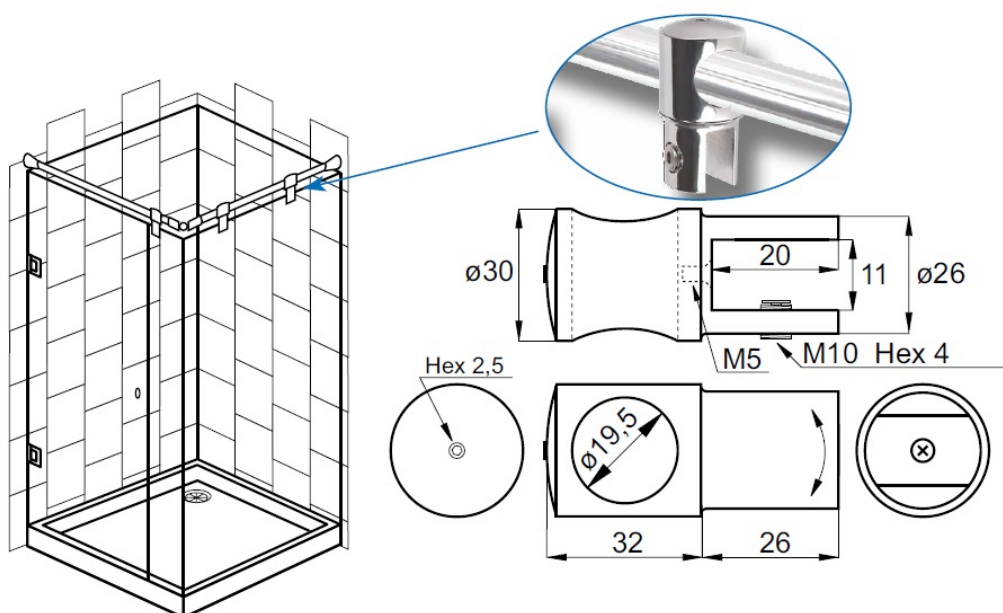

PRODUCT SHEET

Description:

Bar To Glass Centre Bracket, F/ø19mm Tube, Brushed Brass, 8-10mm Glass, W/Open Bar Hole

Item number:

15.26.103-5

Units	Box	Carton	HS Code	Barcode
Pcs.	1	50	8302419000	
				5704866512251